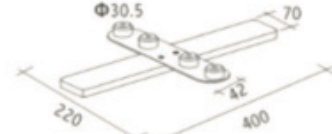

1/4 Curved Frame 774mm x 496mm
MOD-CRVFRM-774x496

1/8 Curved Frame 776mm x 992mm
MOD-CRVFRM-776x992

1/16 Curved Frame 1167mm x 992mm
MOD-CRVFRM-1167x992

Door Set w/Lock 992mm x 2418mm
MOD-DSWL-992x2418

DOORS

ACCESSORIES

Pin Connector
MOD-PC

90° Connector
MOD-90D-CON

Small 90° Connector
MOD-SM90D-CON

Clamp Connector
MOD-CLA-CON

180° Curved Connector Left
MOD-CRV-180DCL

180° Curved Connector Right
MOD-CRV-180DCR

MOD-T-90DCON
T Shape 3 Way 90 Degree Connector

MOD-3W-90DCON
Modco 90 Degrees 3 Way Connector

120 Degree 3 Way Connector
MOD-3W-120DCON

Foot Base 180 Degrees
MOD-FB-180D

Side Foot 180 Degrees
MOD-SF-180D

Square Foot (Left)
MOD-SQFT-LFT

Square Foot (Right)
MOD-SQFT-RHT