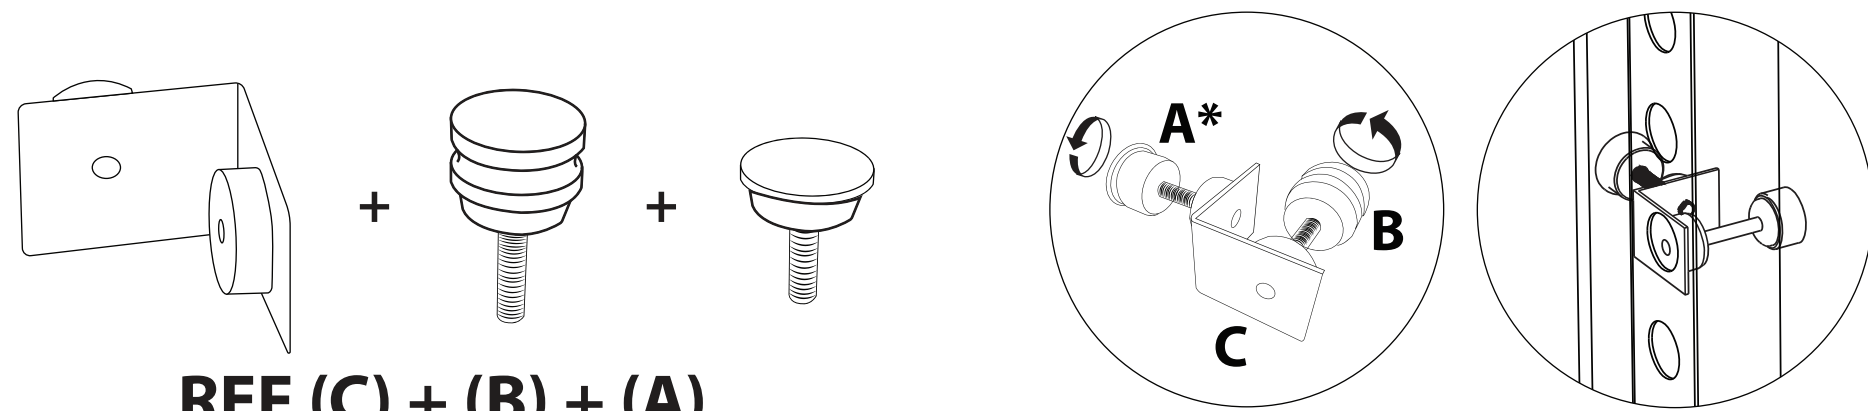

**Modco 90 Degrees 3 Way
Connector**
MOD-3W-90DCON

**Modco - Pin Connector (Long) Pole
Length 50mm**
MOD - LPC

**Modco Clamp Connector
Extended Length**
MOD - PCWP-A

CONNECTIONS

REF (C) + (B) + (A)

*MOD-PCWP-A will be inside of door hinge