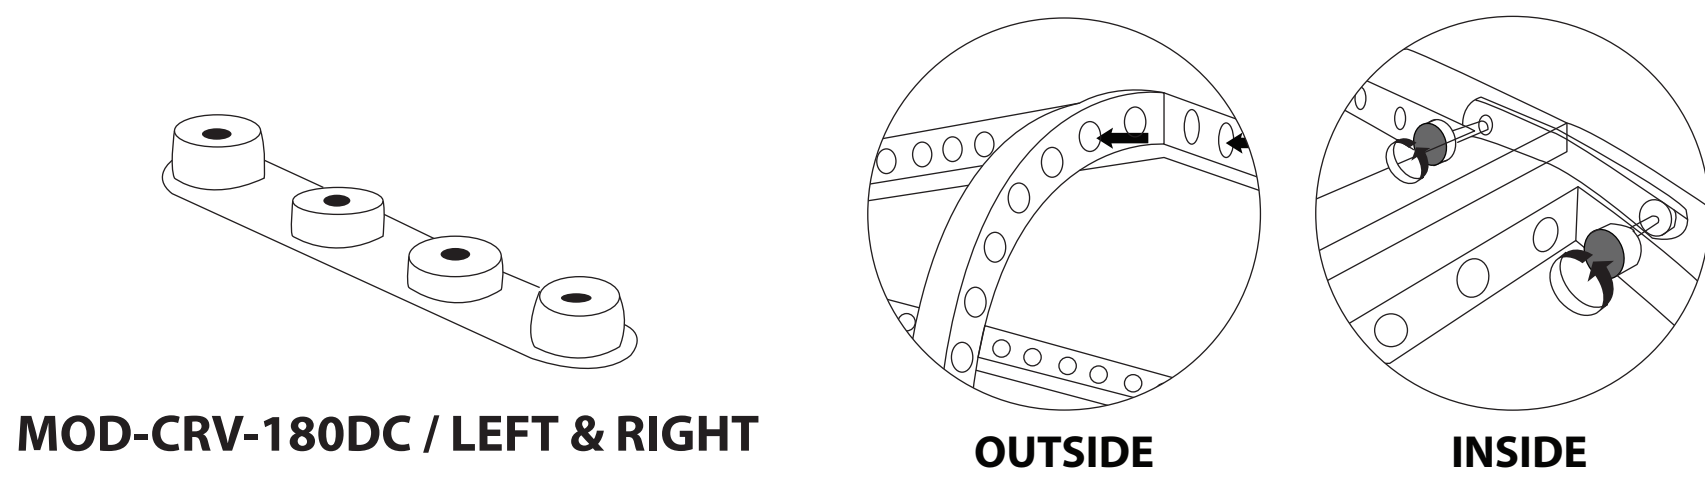

**Modco 90 Degrees 3 Way
Connector**
MOD-3W-90DCON

**Modco - Pin Connector (Long) Pole
Length 50mm**
MOD - LPC

**Modco Clamp Connector
Extended Length**
MOD - PCWP-A

CONNECTIONS

REF (C) + (B) + (A)

*MOD-PCWP-A will be inside of door hinge

MOD-SM90D-CON / MOD-PC

MOD-CLA-CON

MOD-90D-CON / MOD-PC / MOD-PCDOOR

*Same as (C) but MOD-PCDOOR will be inside of door jam

MOD-90D-CON + MOD-PC

MOD-CC / MOD-CP-3100

MOD-CRV-180DC / LEFT & RIGHT

OUTSIDE

INSIDE

MOD-SHELF-KIT-INS

**REF (H)
MOD-T-90D-CON**

MOD-180D-CON / MOD-PC

MOD-CP-774 MOD-PCWP-B MOD-SN28MM

**REF (AA)
MOD-DCC-180D**

MOD-TV-SKIT / MOC-PCWP-A / MOD-SN-28mm