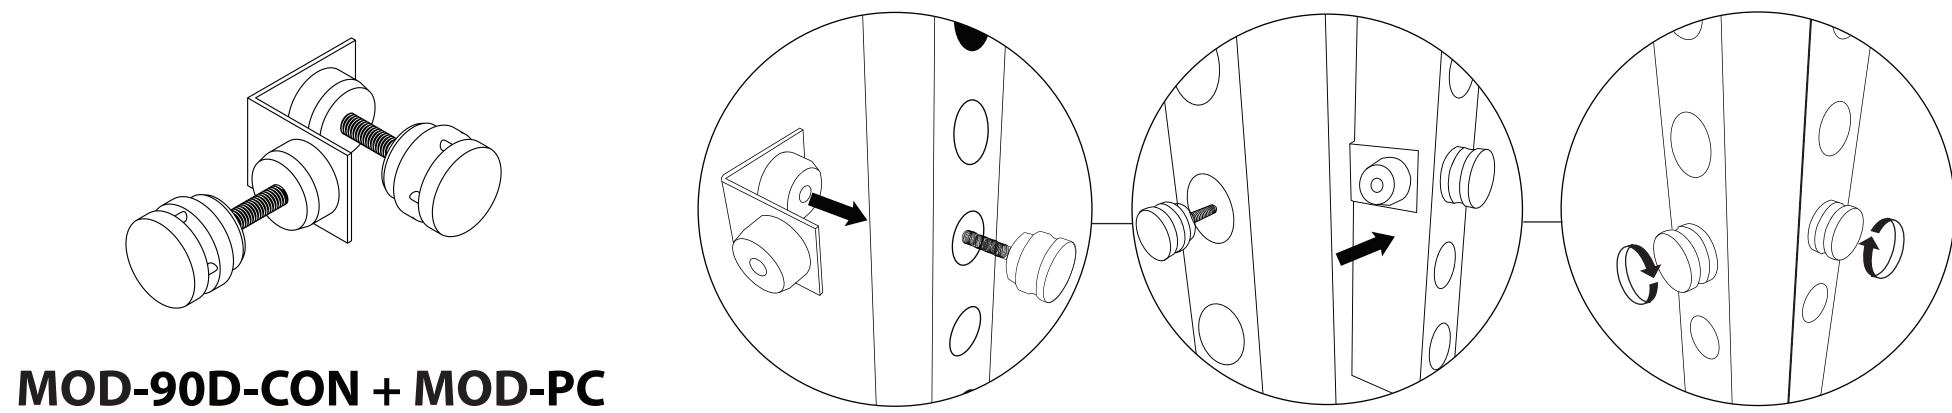

**Modco 90 Degrees 3 Way
Connector**
MOD-3W-90DCON

**Modco - Pin Connector (Long) Pole
Length 50mm**
MOD - LPC

**Modco Clamp Connector
Extended Length**
MOD - PCWP-A

CONNECTIONS

REF (C) + (B) + (A)

*MOD-PCWP-A will be inside of door hinge

MOD-SM90D-CON / MOD-PC

MOD-CLA-CON

MOD-90D-CON / MOD-PC / MOD-PCDOOR

*Same as (C) but MOD-PCDOOR will be inside of door jam

MOD-90D-CON + MOD-PC

MOD-CC / MOD-CP-3100

MOD-CRV-180DC / LEFT & RIGHT

OUTSIDE