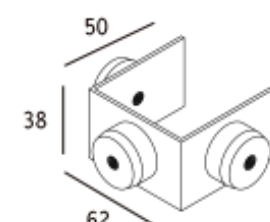

Flat Head Pin Connector
MOD-PCWP-A

**Modco Panel Shelf
Bannermate 984x301 (white)**
MOD-PNL-BM

**Modco Countertop
Bannermate 992x434 (white)**
MOD-CTR-BM

**Modco Panel Fixing
Connector B**
MOD-PNL-CON-B

**Curved Cover profile
774mm(R1/4)**
MOD-CP-774

**Modco 90 Degrees 3 Way
Connector**
MOD-3W-90DCON

**Modco - Pin Connector (Long) Pole
Length 50mm**
MOD - LPC

**Modco Clamp Connector
Extended Length**
MOD - PCWP-A

CONNECTIONS

REF (C) + (B) + (A)

*MOD-PCWP-A will be inside of door hinge