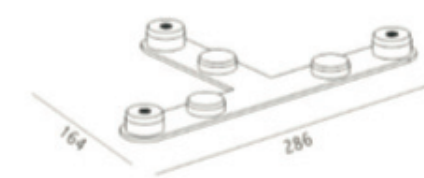

1/4 Curved Frame 774mm x 496mm
MOD-CRVFRM-774x496

1/8 Curved Frame 776mm x 992mm
MOD-CRVFRM-776x992

1/16 Curved Frame 1167mm x 992mm
MOD-CRVFRM-1167x992

Door Set w/Lock 992mm x 2418mm
MOD-DSWL-992x2418

DOORS

ACCESSORIES

Pin Connector
MOD-PC

90° Connector
MOD-90D-CON

Small 90° Connector
MOD-SM90D-CON

Clamp Connector
MOD-CLA-CON

180° Curved Connector Left
MOD-CRV-180DCL

180° Curved Connector Right
MOD-CRV-180DCR

MOD-T-90DCON
T Shape 3 Way 90 Degree Connector

MOD-3W-90DCON
Modco 90 Degrees 3 Way Connector

120 Degree 3 Way Connector
MOD-3W-120DCON

Foot Base 180 Degrees
MOD-FB-180D

Side Foot 180 Degrees
MOD-SF-180D

Square Foot (Left)
MOD-SQFT-LFT

Square Foot (Right)
MOD-SQFT-RHT