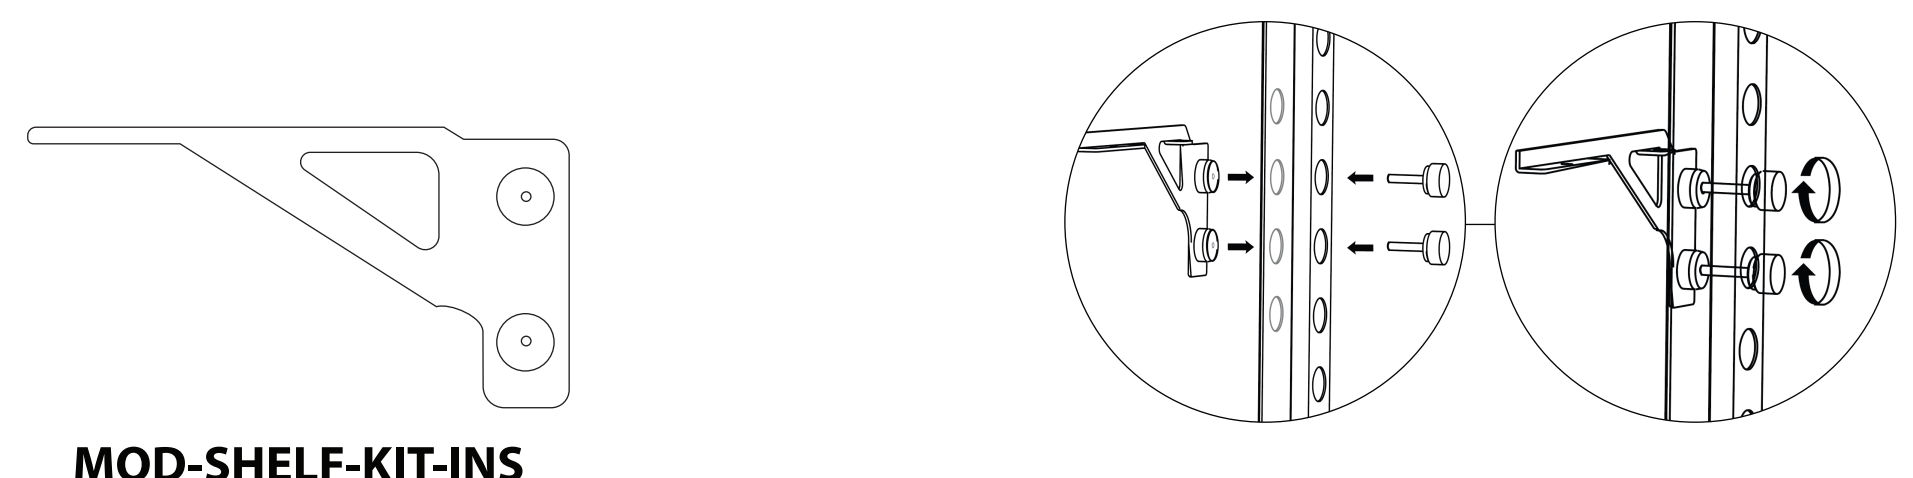

MOD-SHELF-KIT-INS