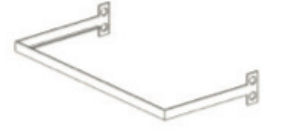

ACCESSORIES

Pin Connector
MOD-PC

90° Connector
MOD-90D-CON

Small 90° Connector
MOD-SM90D-CON

Clamp Connector
MOD-CLA-CON

180° Curved Connector Left
MOD-CRV-180DCL

180° Curved Connector Right
MOD-CRV-180DCR

MOD-T-90DCON
T Shape 3 Way 90 Degree Connector

MOD-3W-90DCON
Modco 90 Degrees 3 Way Connector

120 Degree 3 Way Connector
MOD-3W-120DCON

Foot Base 180 Degrees
MOD-FB-180D

Side Foot 180 Degrees
MOD-SF-180D

Square Foot (Left)
MOD-SQFT-LFT

Square Foot (Right)
MOD-SQFT-RHT

Square Foot (Double Sided)
MOD-SQFT-DBL

Shelf Kit (Inside Frame)
MOD-SHELF-KIT-INS

Shelf Kit (Outside Frame)
MOD-SHELF-KIT-350mm

ModCo Shelf Holder
MOD-SH

TV Set Shelf Kit
MOD-TV-SKIT

Clip Connector
MOD-CC