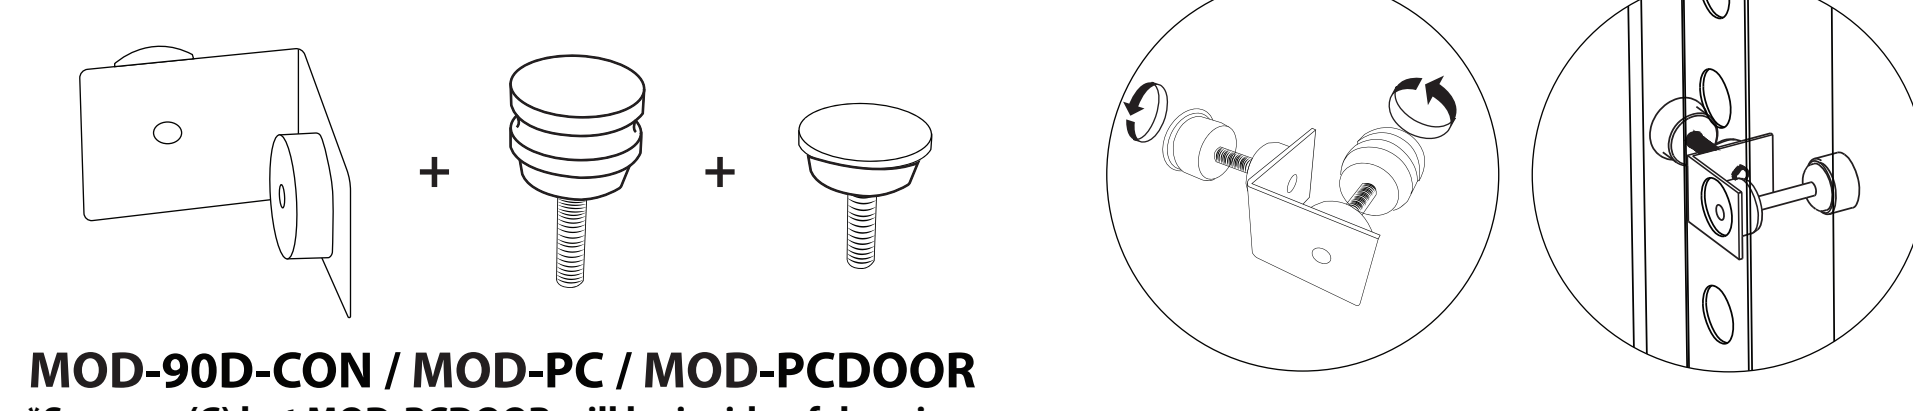

MOD-90D-CON / MOD-PC / MOD-PCDOOR

*Same as (C) but MOD-PCDOOR will be inside of door jam