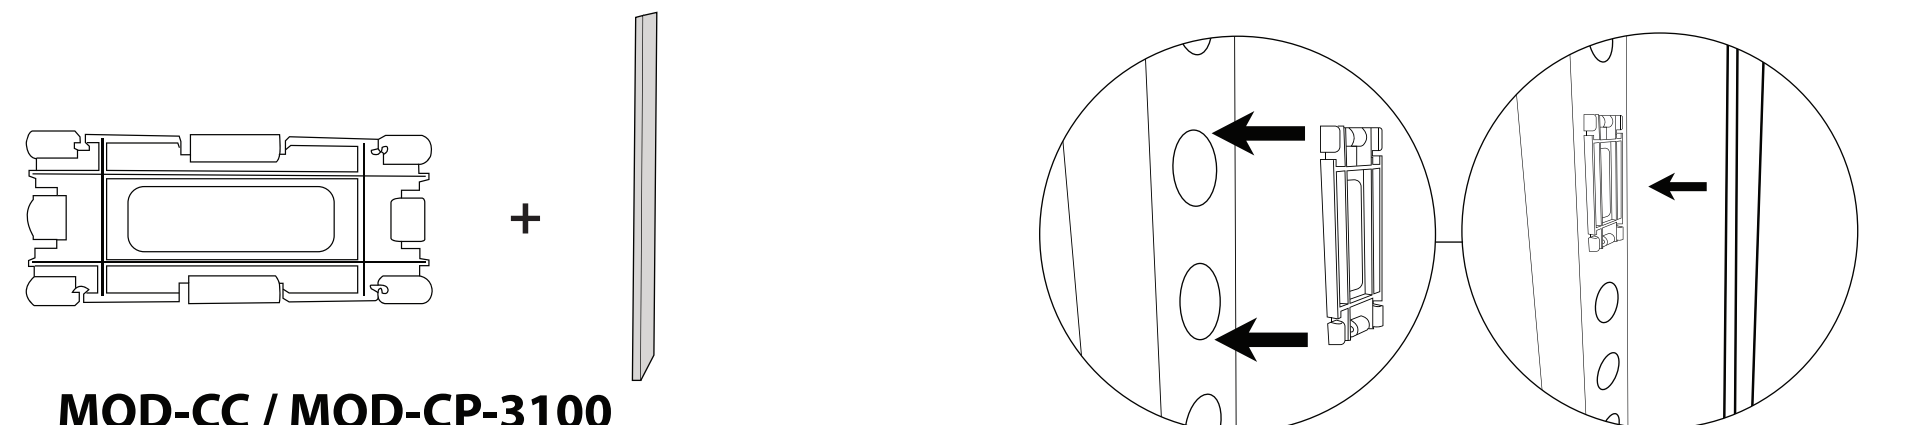

**Modco 90 Degrees 3 Way
Connector**
MOD-3W-90DCON

**Modco - Pin Connector (Long) Pole
Length 50mm**
MOD - LPC

**Modco Clamp Connector
Extended Length**
MOD - PCWP-A

CONNECTIONS

REF (C) + (B) + (A)

*MOD-PCWP-A will be inside of door hinge

MOD-SM90D-CON / MOD-PC

MOD-CLA-CON

MOD-90D-CON / MOD-PC / MOD-PCDOOR

*Same as (C) but MOD-PCDOOR will be inside of door jam

MOD-90D-CON + MOD-PC

MOD-CC / MOD-CP-3100

MOD-CRV-180DC / LEFT & RIGHT

OUTSIDE