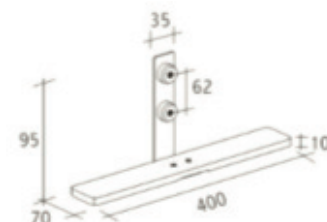

1/4 Curved Frame 774mm x 496mm
MOD-CRVFRM-774x496

1/8 Curved Frame 776mm x 992mm
MOD-CRVFRM-776x992

1/16 Curved Frame 1167mm x 992mm
MOD-CRVFRM-1167x992

Door Set w/Lock 992mm x 2418mm
MOD-DSWL-992x2418

DOORS

ACCESSORIES

Pin Connector
MOD-PC

90° Connector
MOD-90D-CON

Small 90° Connector
MOD-SM90D-CON

Clamp Connector
MOD-CLA-CON

180° Curved Connector Left
MOD-CRV-180DCL

180° Curved Connector Right
MOD-CRV-180DCR

MOD-T-90DCON
T Shape 3 Way 90 Degree Connector

MOD-3W-90DCON
Modco 90 Degrees 3 Way Connector

120 Degree 3 Way Connector
MOD-3W-120DCON

Foot Base 180 Degrees
MOD-FB-180D

Side Foot 180 Degrees
MOD-SF-180D

Square Foot (Left)
MOD-SQFT-LFT

Square Foot (Right)
MOD-SQFT-RHT