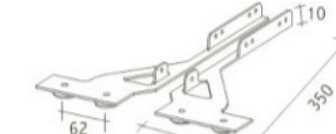

ACCESSORIES

Pin Connector
MOD-PC

90° Connector
MOD-90D-CON

Small 90° Connector
MOD-SM90D-CON

Clamp Connector
MOD-CLA-CON

180° Curved Connector Left
MOD-CRV-180DCL

180° Curved Connector Right
MOD-CRV-180DCR

MOD-T-90DCON
T Shape 3 Way 90 Degree Connector

MOD-3W-90DCON
Modco 90 Degrees 3 Way Connector

120 Degree 3 Way Connector
MOD-3W-120DCON

Foot Base 180 Degrees
MOD-FB-180D

Side Foot 180 Degrees
MOD-SF-180D

Square Foot (Left)
MOD-SQFT-LFT

Square Foot (Right)
MOD-SQFT-RHT

Square Foot (Double Sided)
MOD-SQFT-DBL

Shelf Kit (Inside Frame)
MOD-SHELF-KIT-INS

Shelf Kit (Outside Frame)
MOD-SHELF-KIT-350mm

ModCo Shelf Holder
MOD-SH

TV Set Shelf Kit
MOD-TV-SKIT

Clip Connector
MOD-CC