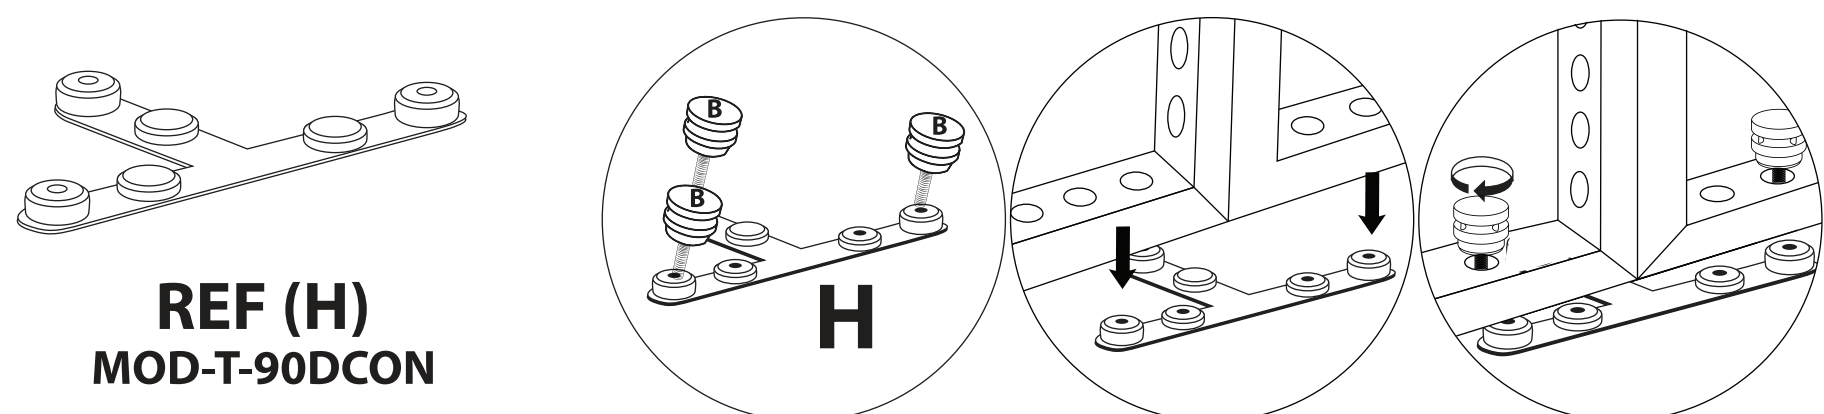

**Modco 90 Degrees 3 Way
Connector**
MOD-3W-90DCON

**Modco - Pin Connector (Long) Pole
Length 50mm**
MOD - LPC

**Modco Clamp Connector
Extended Length**
MOD - PCWP-A

CONNECTIONS

REF (C) + (B) + (A)

*MOD-PCWP-A will be inside of door hinge

MOD-SM90D-CON / MOD-PC

MOD-CLA-CON

MOD-90D-CON / MOD-PC / MOD-PCDOOR

*Same as (C) but MOD-PCDOOR will be inside of door jam

MOD-90D-CON + MOD-PC

MOD-CC / MOD-CP-3100

MOD-CRV-180DC / LEFT & RIGHT

OUTSIDE

INSIDE

MOD-SHELF-KIT-INS

**REF (H)
MOD-T-90D-CON**

MOD-180D-CON / MOD-PC

MOD-CP-774 MOD-PCWP-B MOD-SN28MM

**REF (AA)
MOD-DCC-180D**

MOD-TV-SKIT / MOC-PCWP-A / MOD-SN-28mm