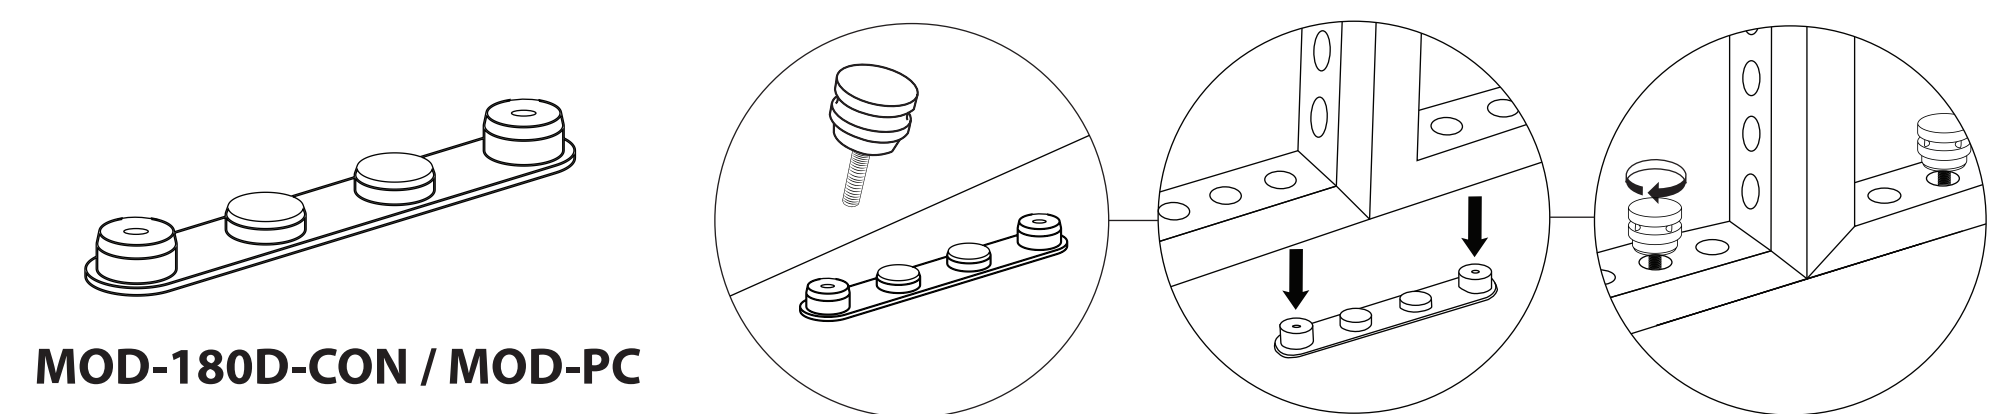

**Modco 90 Degrees 3 Way
Connector**
MOD-3W-90DCON

**Modco - Pin Connector (Long) Pole
Length 50mm**
MOD - LPC

**Modco Clamp Connector
Extended Length**
MOD - PCWP-A

CONNECTIONS

REF (C) + (B) + (A)

*MOD-PCWP-A will be inside of door hinge

MOD-SM90D-CON / MOD-PC

MOD-CLA-CON

MOD-90D-CON / MOD-PC / MOD-PCDOOR

*Same as (C) but MOD-PCDOOR will be inside of door jam

MOD-90D-CON + MOD-PC

MOD-CC / MOD-CP-3100

MOD-CRV-180DC / LEFT & RIGHT

OUTSIDE

INSIDE

MOD-SHELF-KIT-INS

**REF (H)
MOD-T-90D-CON**

MOD-180D-CON / MOD-PC

MOD-CP-774 MOD-PCWP-B MOD-SN28MM

**REF (AA)
MOD-DCC-180D**

MOD-TV-SKIT / MOC-PCWP-A / MOD-SN-28mm