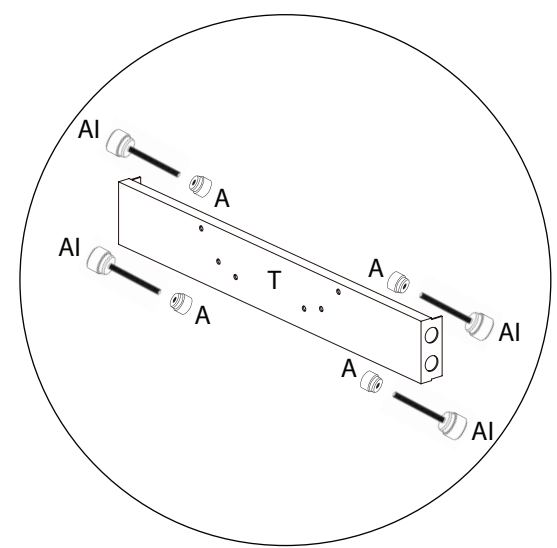

**Modco 90 Degrees 3 Way
Connector**
MOD-3W-90DCON

**Modco - Pin Connector (Long) Pole
Length 50mm**
MOD - LPC

**Modco Clamp Connector
Extended Length**
MOD - PCWP-A

CONNECTIONS

REF (C) + (B) + (A)

*MOD-PCWP-A will be inside of door hinge

INSIDE

MOD-SHELF-KIT-INS

**REF (H)
MOD-T-90D-CON**

MOD-180D-CON / MOD-PC

MOD-CP-774 MOD-PCWP-B MOD-SN28MM

**REF (AA)
MOD-DCC-180D**

MOD-TV-SKIT / MOC-PCWP-A / MOD-SN-28mm