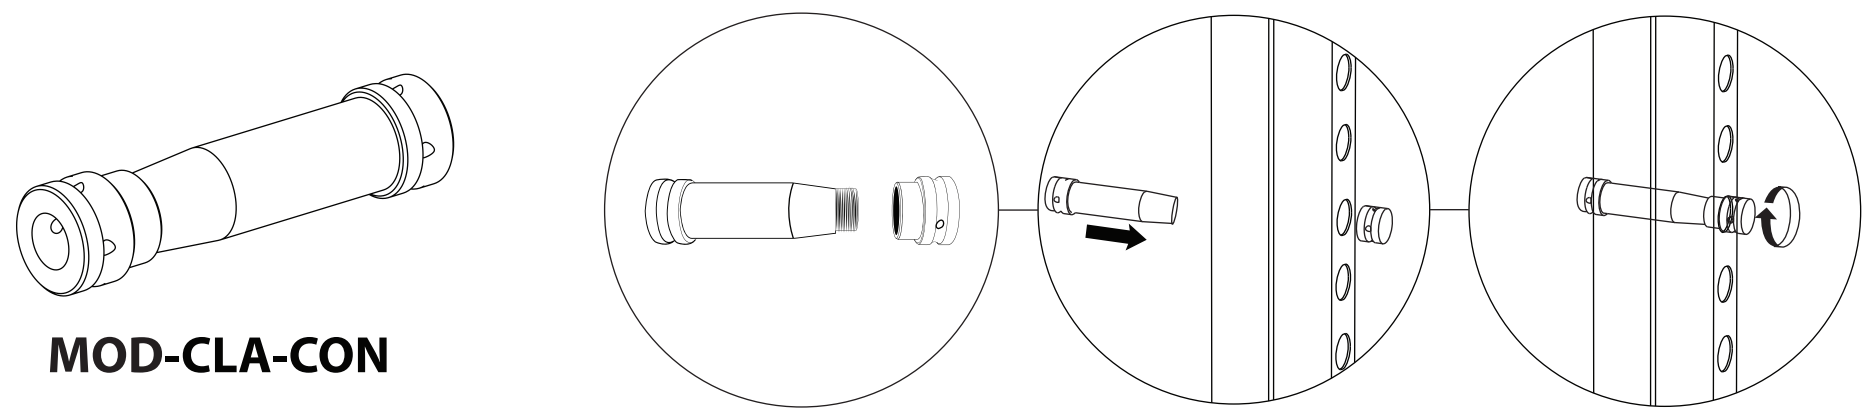

MOD-CLA-CON