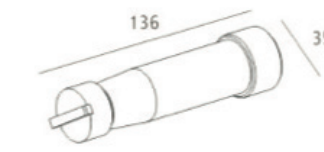

Square Foot (Double Sided)
MOD-SQFT-DBL

Shelf Kit (Inside Frame)
MOD-SHELF-KIT-INS

Shelf Kit (Outside Frame)
MOD-SHELF-KIT-350mm

ModCo Shelf Holder
MOD-SH

TV Set Shelf Kit
MOD-TV-SKIT

Clip Connector
MOD-CC

Pin connector (profile cover)
MOD-PCWP-B

LED Spotlight 6.5W
MOD-LED-6.5W

28mm Screw Nut
MOD-SN28mm

Adaptor for LED Spotlight
MOD-ADPT-LED

180 Degree Connector
MOD-180D-CON

Door Clamp Connector, 180 Degrees
MOD-DCC-180D