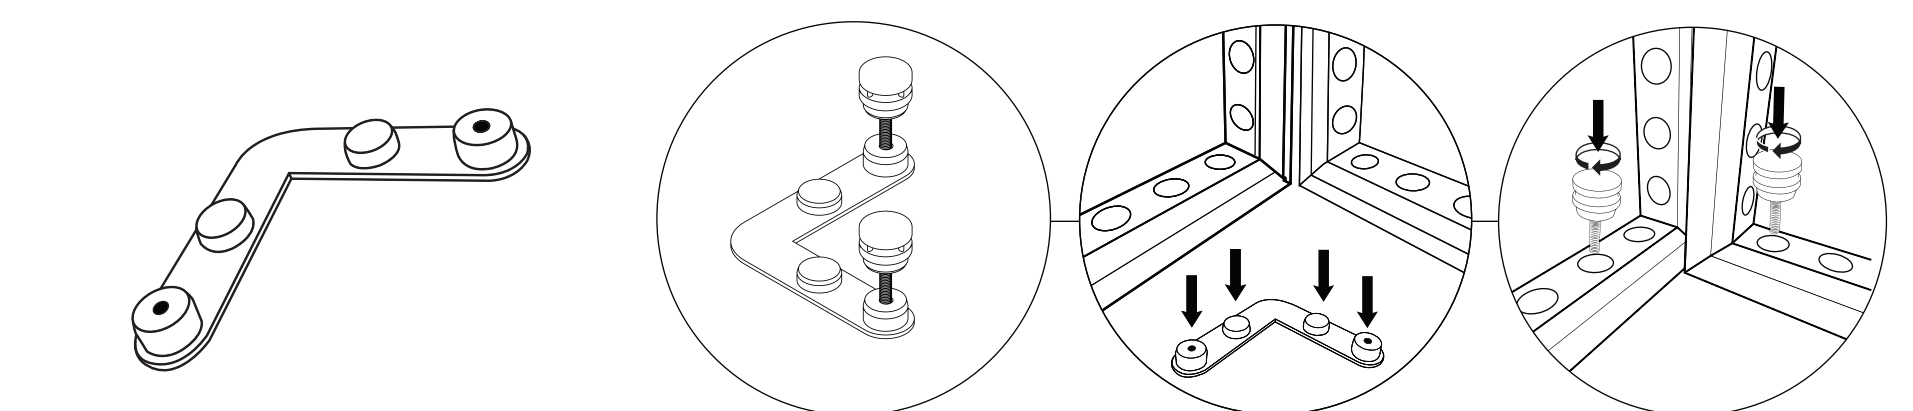

**Modco 90 Degrees 3 Way
Connector**
MOD-3W-90DCON

**Modco - Pin Connector (Long) Pole
Length 50mm**
MOD - LPC

**Modco Clamp Connector
Extended Length**
MOD - PCWP-A

CONNECTIONS

REF (C) + (B) + (A)

*MOD-PCWP-A will be inside of door hinge