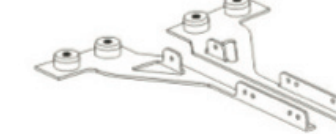

ACCESSORIES

Pin Connector
MOD-PC

90° Connector
MOD-90D-CON

Small 90° Connector
MOD-SM90D-CON

Clamp Connector
MOD-CLA-CON

180° Curved Connector Left
MOD-CRV-180DCL

180° Curved Connector Right
MOD-CRV-180DCR

MOD-T-90DCON
T Shape 3 Way 90 Degree Connector

MOD-3W-90DCON
Modco 90 Degrees 3 Way Connector

120 Degree 3 Way Connector
MOD-3W-120DCON

Foot Base 180 Degrees
MOD-FB-180D

Side Foot 180 Degrees
MOD-SF-180D

Square Foot (Left)
MOD-SQFT-LFT

Square Foot (Right)
MOD-SQFT-RHT

Square Foot (Double Sided)
MOD-SQFT-DBL

Shelf Kit (Inside Frame)
MOD-SHELF-KIT-INS

Shelf Kit (Outside Frame)
MOD-SHELF-KIT-350mm

ModCo Shelf Holder
MOD-SH

TV Set Shelf Kit
MOD-TV-SKIT

Clip Connector
MOD-CC