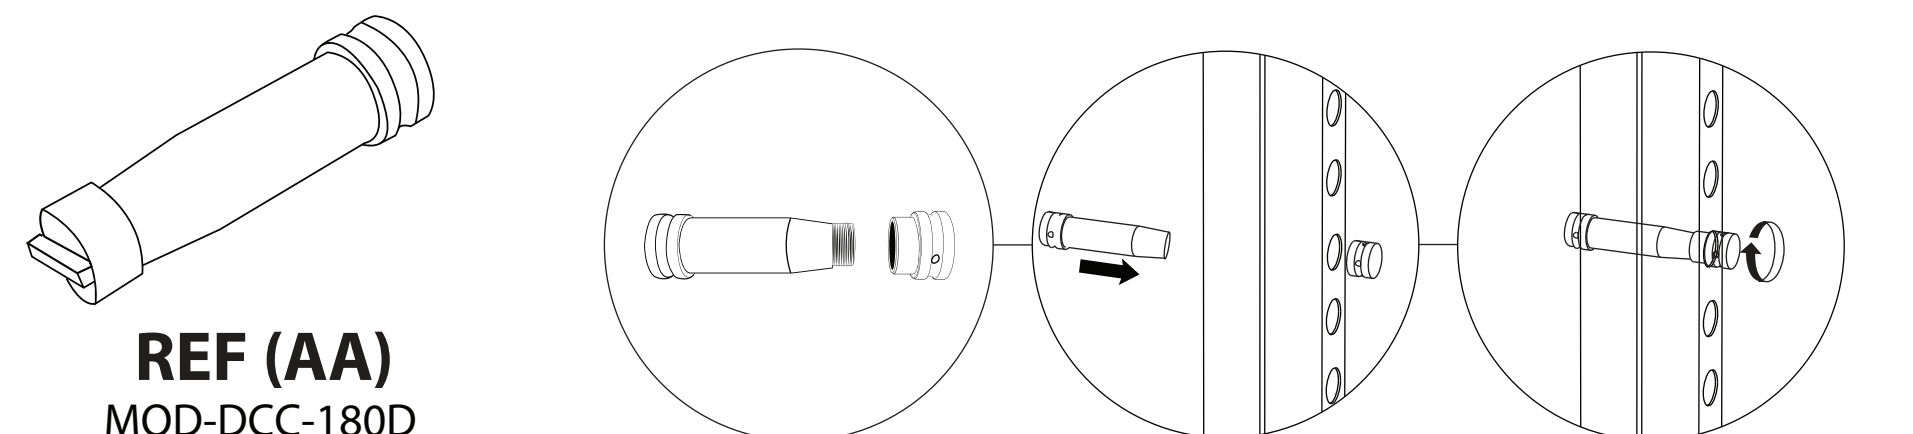

**Modco 90 Degrees 3 Way
Connector**
MOD-3W-90DCON

**Modco - Pin Connector (Long) Pole
Length 50mm**
MOD - LPC

**Modco Clamp Connector
Extended Length**
MOD - PCWP-A

CONNECTIONS

REF (C) + (B) + (A)

*MOD-PCWP-A will be inside of door hinge

INSIDE

MOD-SHELF-KIT-INS

**REF (H)
MOD-T-90D-CON**

MOD-180D-CON / MOD-PC

MOD-CP-774 MOD-PCWP-B MOD-SN28MM

**REF (AA)
MOD-DCC-180D**

MOD-TV-SKIT / MOC-PCWP-A / MOD-SN-28mm