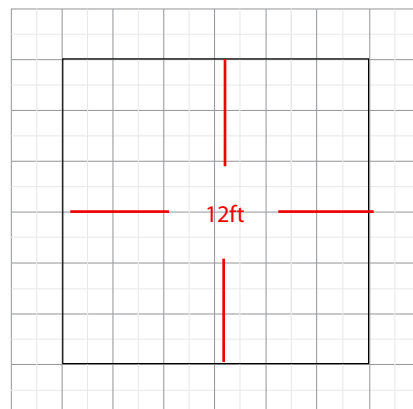

Graphic Size	576"W x 38"H (includes 2inches of bleed for height)
--------------	--

Display Size	12' Deep x 12'W x 36"H
--------------	------------------------

Finishing

Hem with zipper

Printing Material	Fabric
-------------------	--------

The box represents 16'x16' booth.

HANGING BANNER 12FT SQUARE 42IN

Product Features

The Skybox Fabric Hanging Banner is a must have at your next trade show. These extra large hanging banners are produced from high quality fabric and enable you to be seen from practically anywhere at your trade show. Available in round, square, and triangle configurations as well as numerous sizes, there is a Skybox Hanging Banner that would suit almost any situation. This particular model is 12ft wide and 4ft tall. Includes soft carry bag.

Graphic Size	576"W x 44"H (includes 2inches of bleed for height)
--------------	--

Display Size	12' Deep x 12'W x 42"H
--------------	------------------------

Finishing

Hem with zipper

Printing Material	Fabric
-------------------	--------