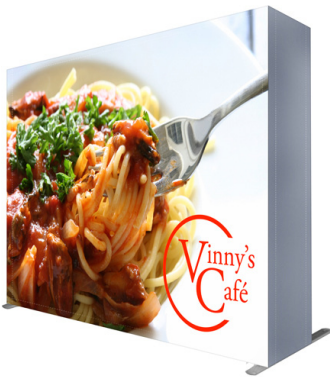

# READY POP 7.5FT X 5FT

## Product Features

This is our newest addition to the Ready Pop Family and is capable of displaying graphics either horizontally or vertically\*. This display is perfect for floor display or horizontal display on 8ft table tops. The stretch fabric graphic stays attached to the frame and makes for quick and easy display set-up and take-down. \*Requires changing placement of support feet.

Graphic Size: 88.25" W x 60" H x 11.81" D

- Includes standard black travel bag

TRAVEL BAG INCLUDED 16" W x 33.5" H x 13.5" D