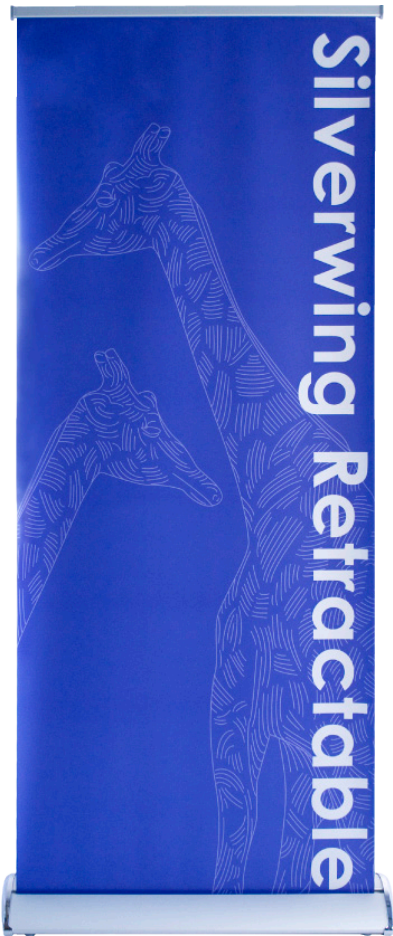

# SILVERWING SINGLE-SIDED

## Product Features

This smart roller banner is outfitted with the perfect combination of design appeal, durability, and value. It easily portable in its foam-padded carry bag (included).

Banner Size	33.5" W X 69" to 92" H
Base Size	36" x 8.5" x 3.5"

## Graphic Finishing

The silverwing is finished in anodized silver and heavy-duty molded end plates. It is quick and simple to use and holds 33.5" x 69" to 92" banners (with a 6" bottom bleed).

Material Options	Supersmooth Vinyl
	Laminated
	Fabric