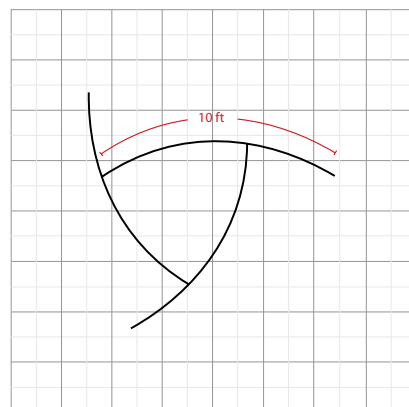

Parts List

(8) Chain	(36) Spring
(6) Curved Stabilizer	
(12) Quarter Circle	
(1) Nylon Travel Bag	
(12) Curved Connector	(3) Eye Hook
(9) Large Screw	(8) Hook Loop Lock
(1) Screw Tightener	(1) Cable - 9 M

The box represents 16'x16' booth.