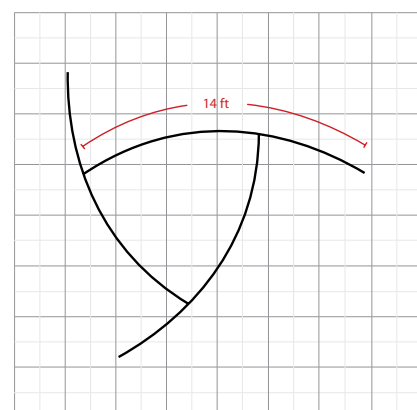

(9) Large Screw

(8) Hook Loop Lock

(1) Screw Tightener

(1) Cable - 9 M

The box represents 16'x16' booth.