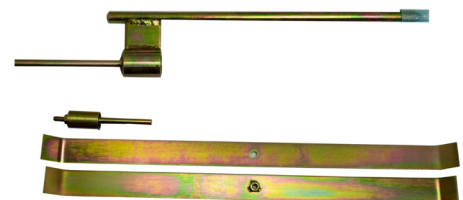

Graphic Specification

Graphic Size: 59" x 35"

Graphics turnaround 5 business days after proofs are approved.