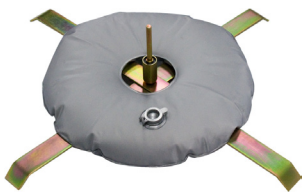

Graphic Specification

Graphic Size: 59" x 35"

Graphics turnaround 5 business days after proofs are approved.