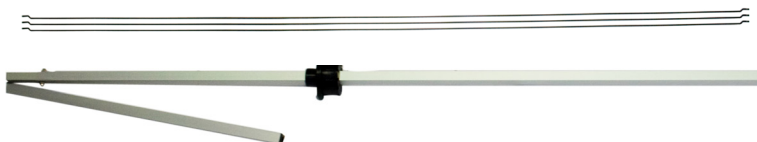

Graphic Specification

Graphic Size: 59" x 35"

Graphics turnaround 5 business days after proofs are approved.